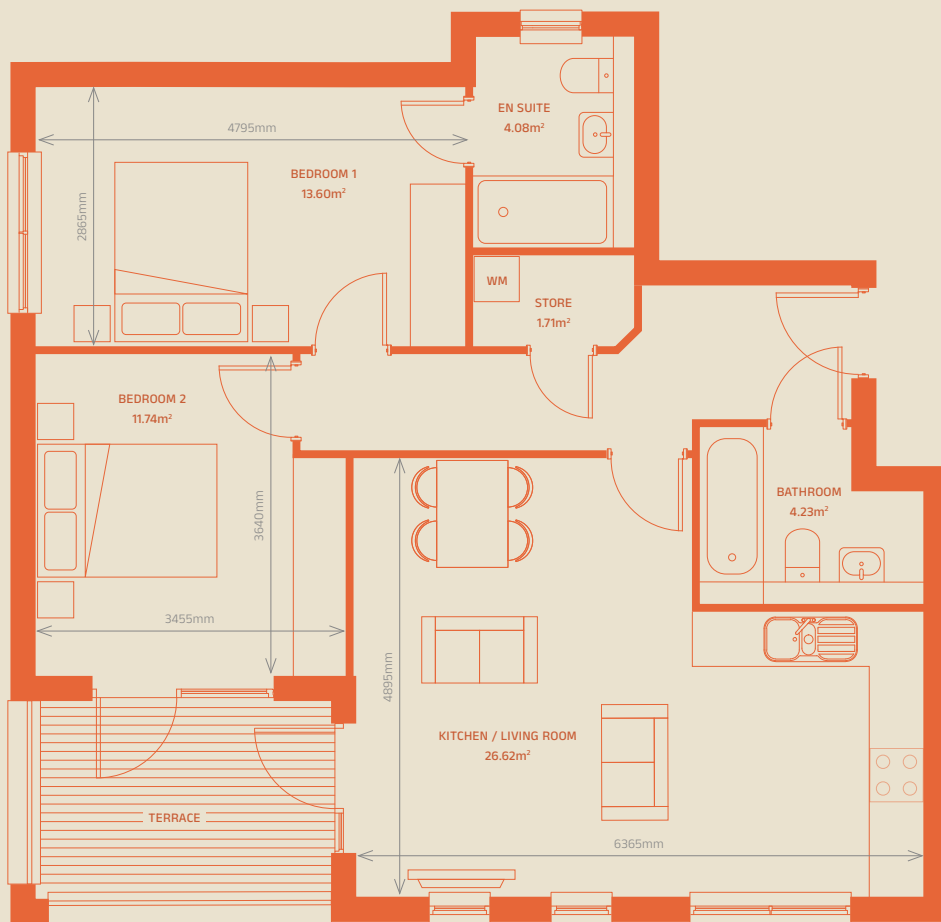

APARTMENT SIX

Second Floor

2 BEDROOM

782 sqft // 72.67m²

*DISCLAIMER : Floor plans are intended to give a general indication of the proposed layout only.