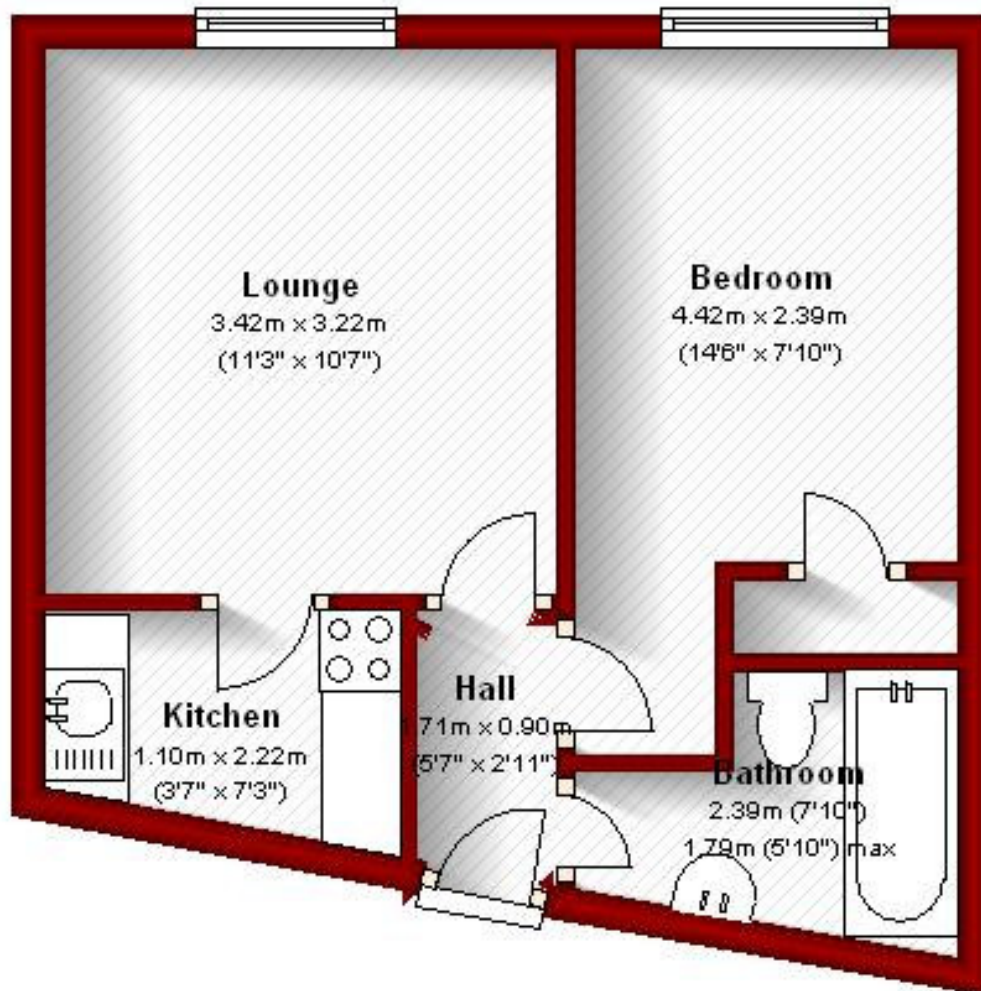

25j Union Street
Aberdeen

Ground Floor

Approx. 28.0 sq. metres (300.9 sq. feet)

Total area: approx. 28.0 sq. metres (300.9 sq. feet)

The above particulars are for guidance only, no liability for any errors or omissions will be accepted by Aberdeen Property Leasing Ltd.