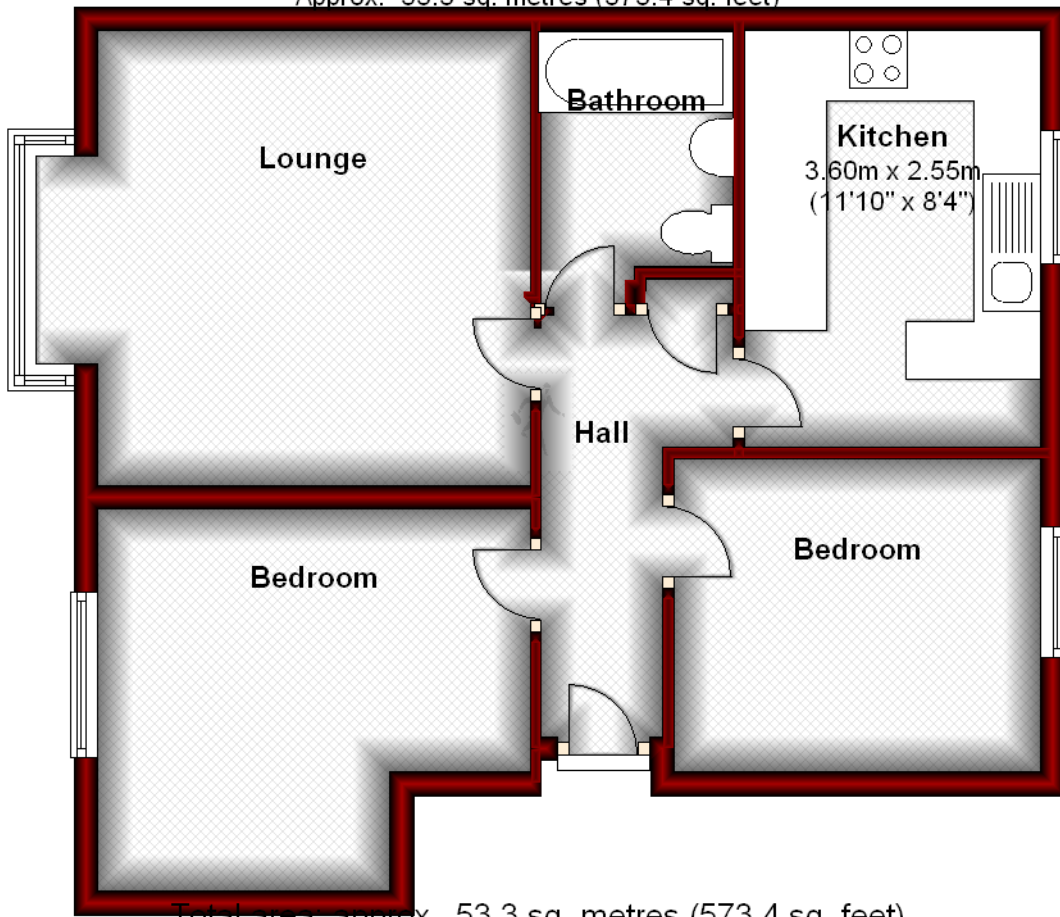

18 South Mount Street
Aberdeen

Ground Floor

Approx. 53.3 sq. metres (573.4 sq. feet)

Total area: approx. 53.3 sq. metres (573.4 sq. feet)

The above particulars are for guidance only, no liability for any errors or omissions will be accepted by Aberdeen Property Leasing Ltd.