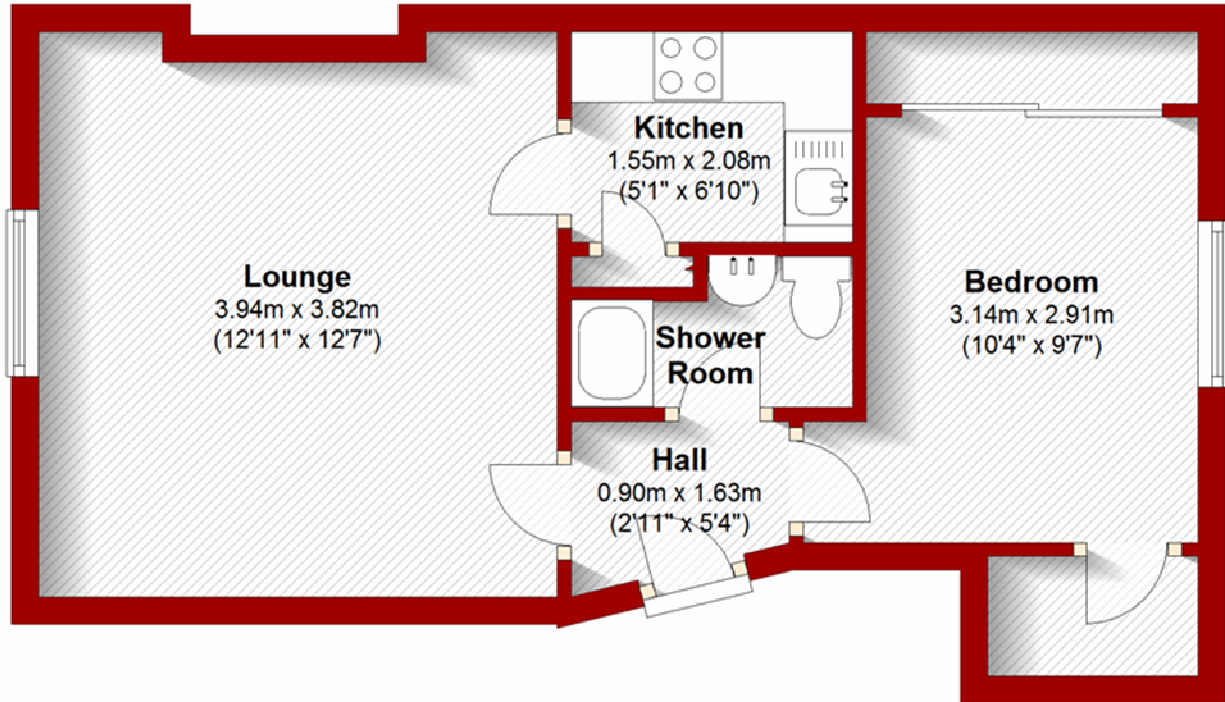

9 Claremont Place
Ground Left
Aberdeen

Ground Floor

Approx. 33.5 sq. metres (360.3 sq. feet)

Total area: approx. 33.5 sq. metres (360.3 sq. feet)

The above particulars are for guidance only, no liability for any errors or omissions will be accepted by Aberdeen Property Leasing Ltd.