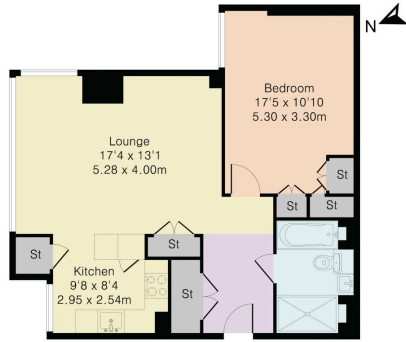

Approximate Gross Internal Area 659 sq ft - 61 sq m

Twenty Sixth Floor

Floor Plan

1

2

3

4

5

6

7

8

9

10

11

12

13