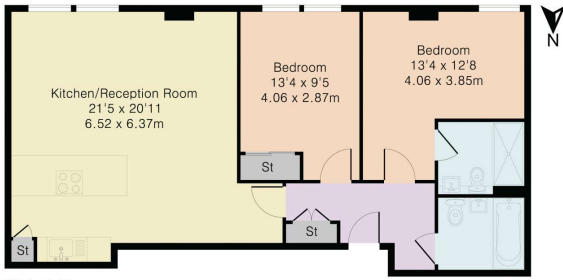

Approximate Gross Internal Area 775 sq ft - 72 sq m

Third Floor

Floor Plan

1

2

3

4

5

6

7

8

9

10

11

12

13