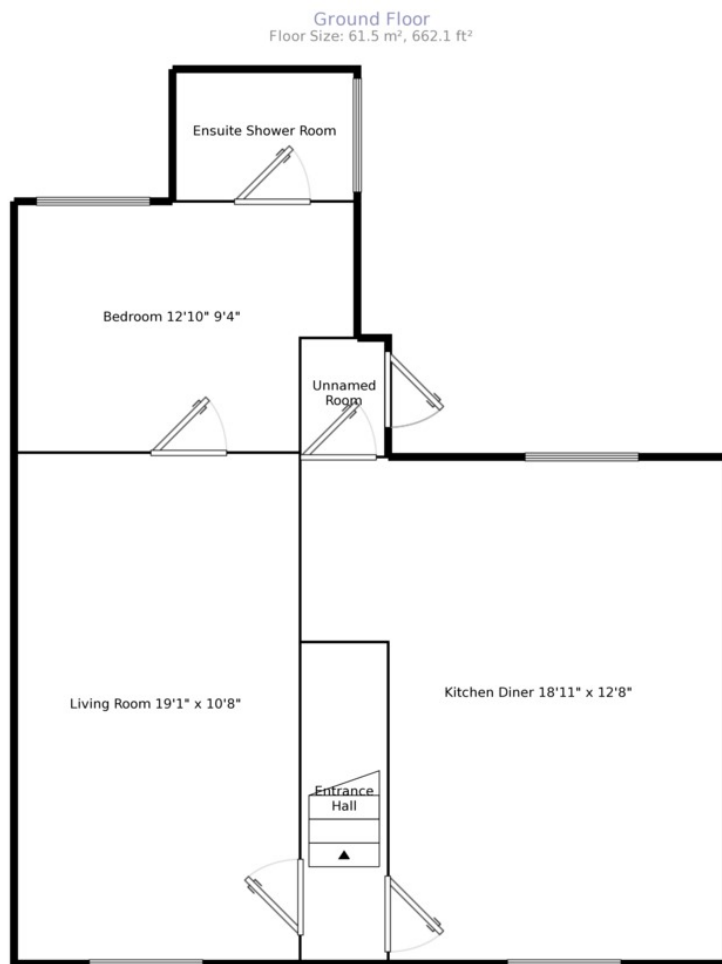

Measurements are approximate. Not to scale. For illustrative purposes only.

IMPORTANT NOTE TO PURCHASERS: We endeavour to make our sales particulars accurate and reliable, however, they do not constitute or form part of an offer or any contract and none is to be relied upon as statements of representation or fact. The services, systems and appliances listed in this specification have not been tested by us and no guarantee as to their operating ability or efficiency is given. All measurements have been taken as guide to prospective buyers only, and are not precise. Floor plans where included are not to scale and accuracy is not guaranteed. If you require clarification or further information on any points, please contact us, especially if you are travelling some distance to view. Fixtures and fittings other than those mentioned are to be agreed with the seller.

Your Move is a trading name of your-move.co.uk, registered in England at Newcastle House, Albany Court, Newcastle Business Park, Newcastle upon Tyne NE4 7YB (number 01864469).

*Calls may be recorded and/or monitored for training and/or security purposes.

Market Place, Retford, Nottinghamshire, DN22
6DW

01777 704748 * Retford@your-move.co.uk