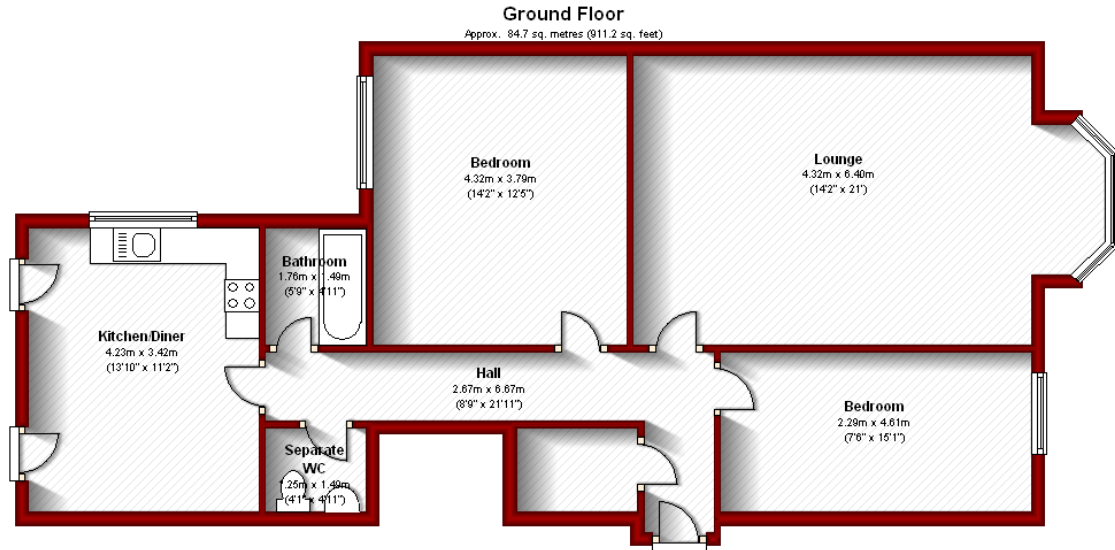

3 Powis Terrace Aberdeen

Total area: approx. 84.7 sq. metres (911.2 sq. feet)

The above particulars are for guidance only, no liability for any errors or omissions will be accepted by Aberdeen Property Leasing Ltd.