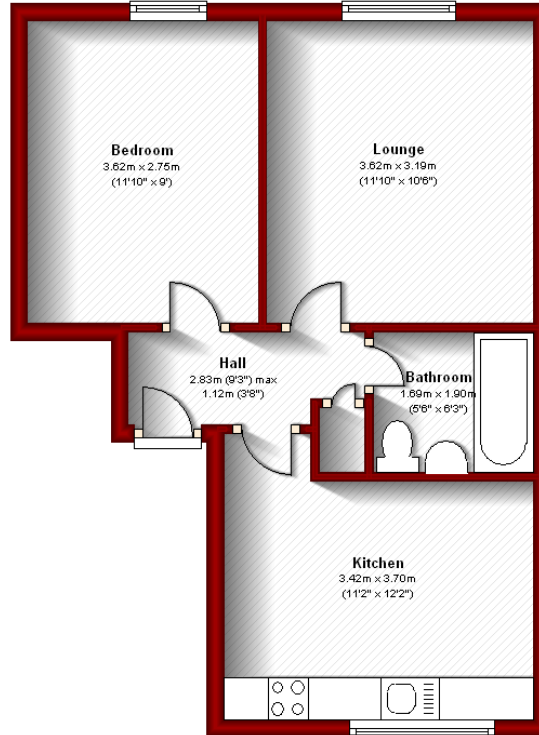

**25 Richmond Terrace  
Top Right  
Aberdeen**

**Ground Floor**

Approx. 39.2 sq. metres (422.0 sq. feet)

Total area: approx. 39.2 sq. metres (422.0 sq. feet)

**The above particulars are for guidance only, no liability for any errors or omissions will be accepted by Aberdeen Property Leasing Ltd.**