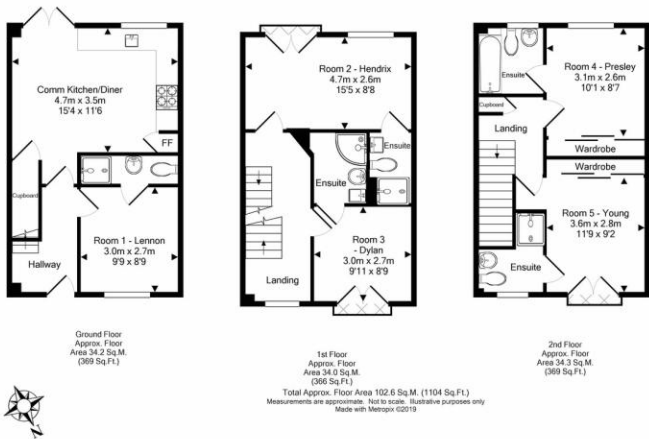

11 Perigee

Shinfield, Reading, RG2 9FT

- En-Suite double room
- Modern three storey shared house
- All bills included + Wi-Fi
- Fully furnished

£550 pcm

EPC Rating '78'

Zoopla
Smarter property search

PrimeLocation
Find the home you deserve