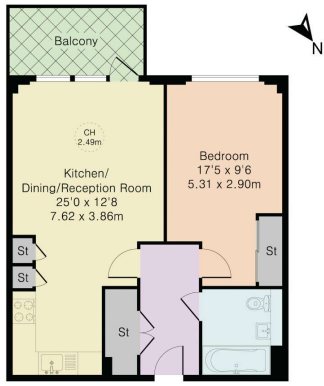

Approximate Gross Internal Area 574 sq ft - 53 sq m

First Floor

Floor Plan

1

2

3

4

5

6

7

8

9

10

11

12

13