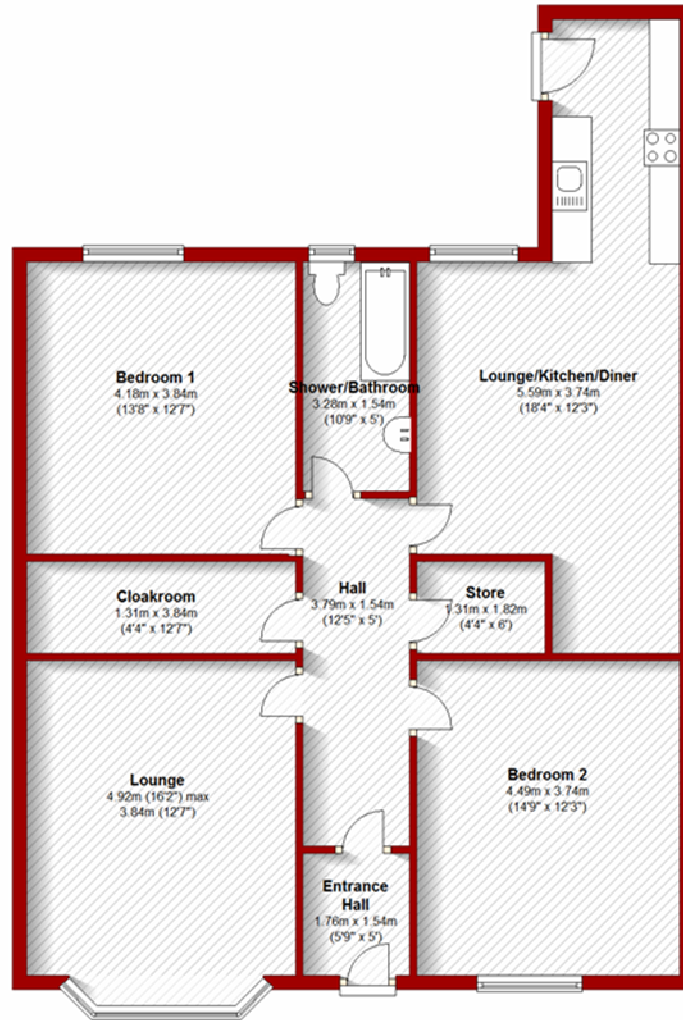

68 Cairnfield Place Aberdeen

Ground Floor

Approx. 97.0 sq. metres (1043.7 sq. feet)

Total area: approx. 97.0 sq. metres (1043.7 sq. feet)

The above particulars are for guidance only, no liability for any errors or omissions will be accepted by Aberdeen Property Leasing Ltd.