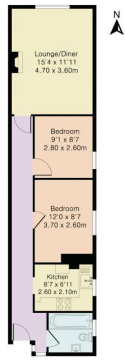

Second Floor

Floor Plan