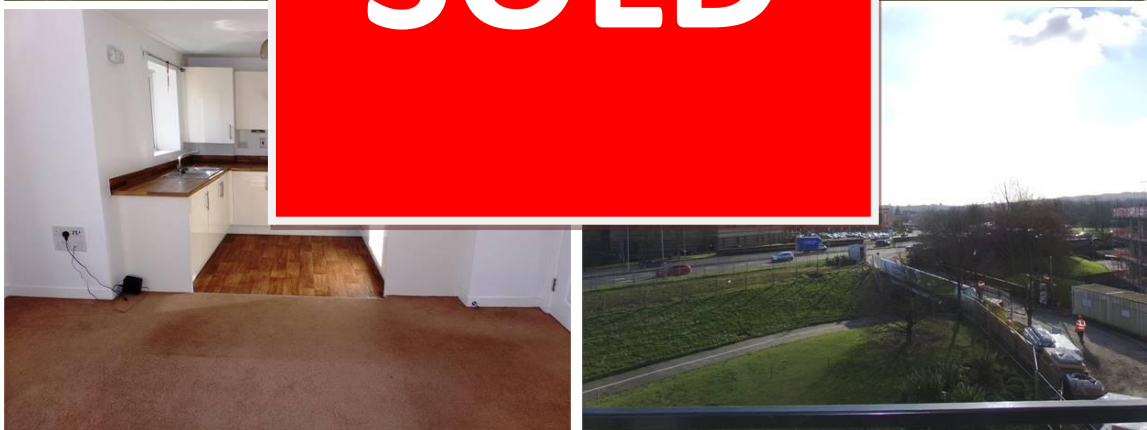

Blake Avenue, Basildon

SOLD

- 2 Bedrooms
- Double glazing
- En-suite
- Juliet balcony
- Walk to town centre
- Top floor
- Gas central heating
- Open plan
- Chain free
- Walk to Station

£199,995 Leasehold