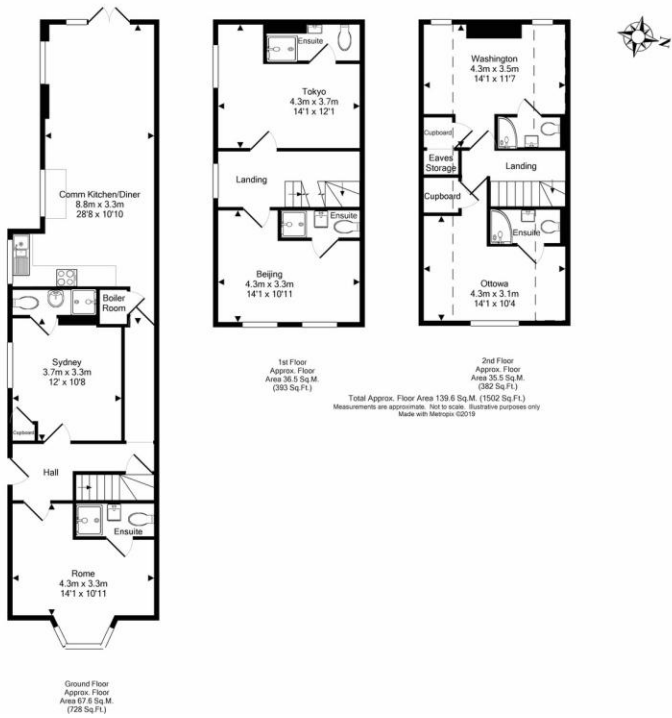

54 Hemdean Road
Caversham, Reading, RG4 7ST

- En-Suite double room
- You won't find better!
- All bills included + Wi-Fi
- Fully furnished throughout

£725 pcm
EPC Rating '58'

Zoopla
Smarter property search