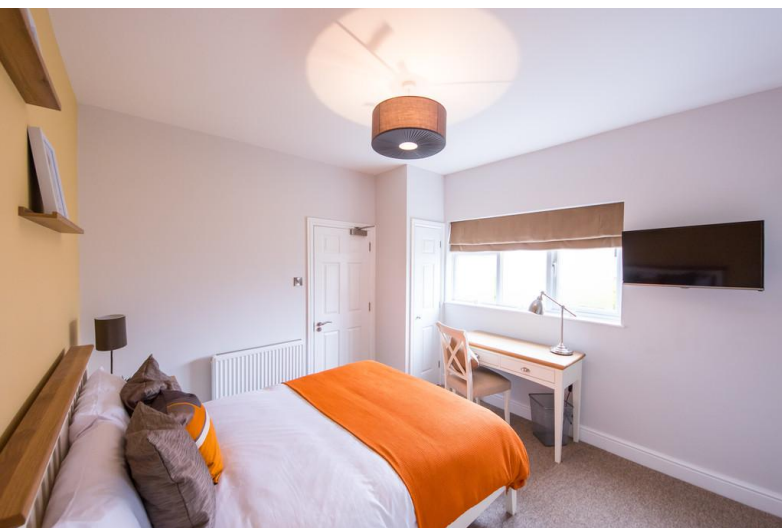

54 Hemdean Road
Caversham, Reading, RG4 7ST

- En-Suite double room
- You won't find better!
- All bills included + Wi-Fi
- Fully furnished throughout

£725 pcm
EPC Rating '58'

Zoopla
Smarter property search