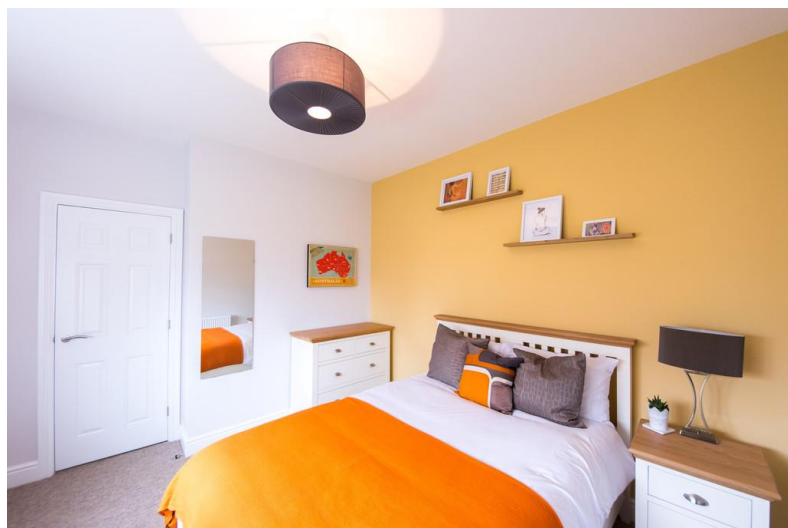

54 Hemdean Road
Caversham, Reading, RG4 7ST

- En-Suite double room
- You won't find better!
- All bills included + Wi-Fi
- Fully furnished throughout

£725 pcm
EPC Rating '58'

Zoopla
Smarter property search