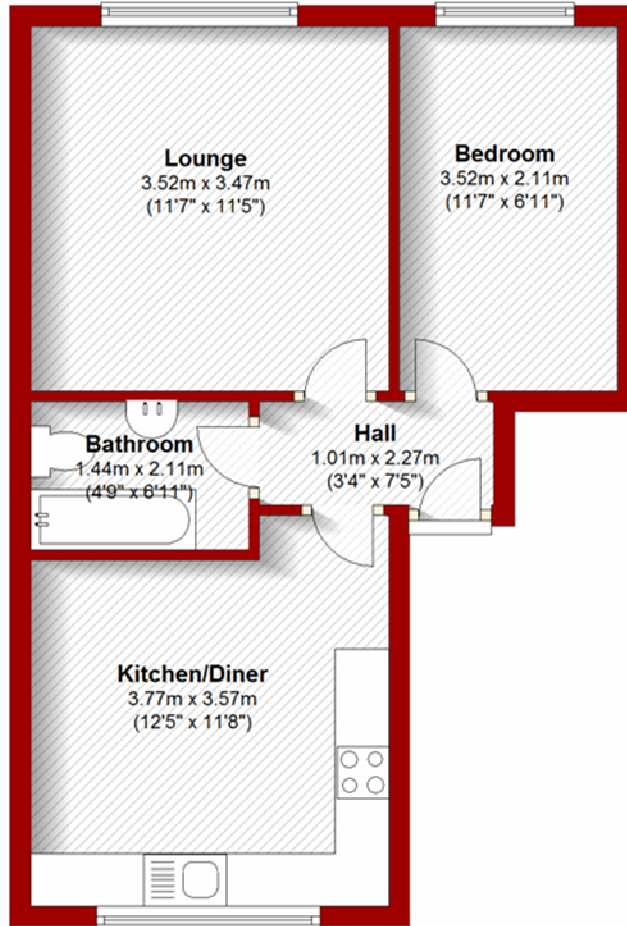

11 Granton Place
Top Left
Aberdeen

Ground Floor

Approx. 37.5 sq. metres (403.3 sq. feet)

Total area: approx. 37.5 sq. metres (403.3 sq. feet)

The above particulars are for guidance only, no liability for any errors or omissions will be accepted by Aberdeen Property Leasing Ltd.