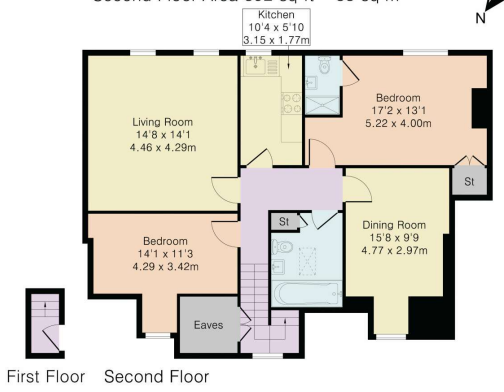

Approximate Gross Internal Area 940 sq ft - 87 sq m

First Floor Area 15 sq ft - 1 sq m

Second Floor Area 892 sq ft - 83 sq m

Floor Plan

1

2

3

4

5

6

7

8

9

10

11