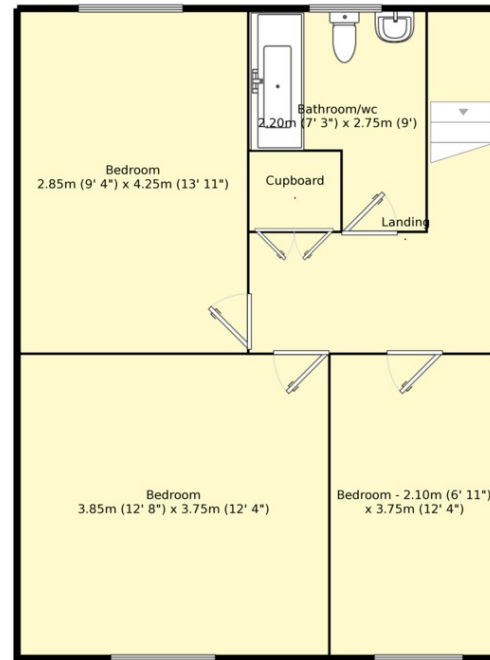

EPC Grade C
For full EPC please contact the branch

Ground Floor
Floor Size: 57.1 m², 614.9 ft²

First Floor
Floor Size: 47.6 m², 512.4 ft²

Measurements are approximate. Not to scale. For illustrative purposes only.