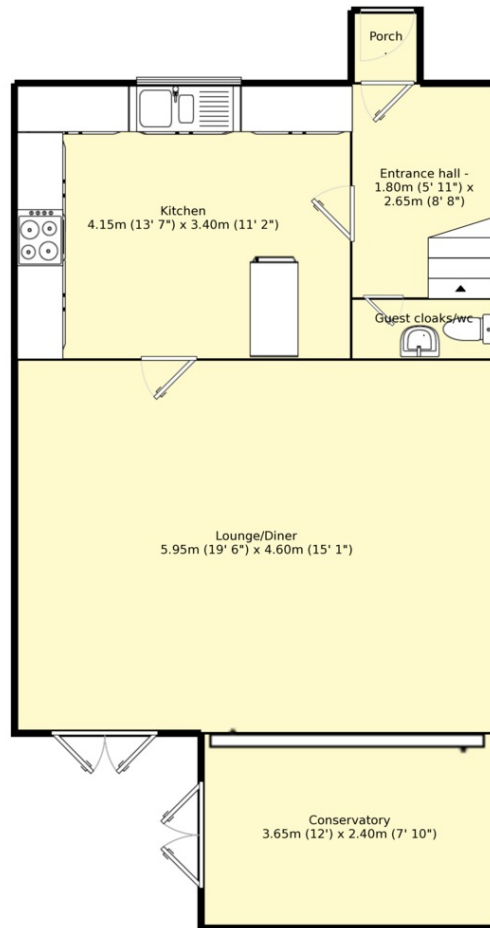

EPC Grade C
For full EPC please contact the branch

Ground Floor
Floor Size: 57.1 m², 614.9 ft²

First Floor
Floor Size: 47.6 m², 512.4 ft²

Measurements are approximate. Not to scale. For illustrative purposes only.