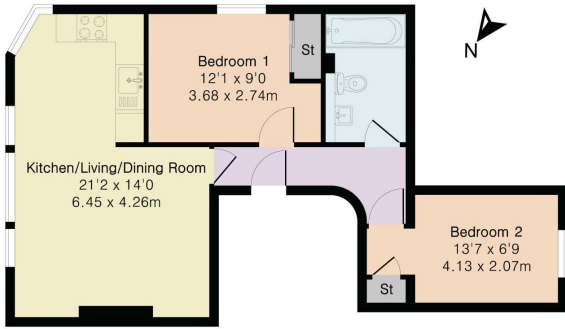

Approximate Gross Internal Area 558 sq ft - 52 sq m

First Floor

Floor Plan

1

2

3

4

5

6

7

8

9

10

11