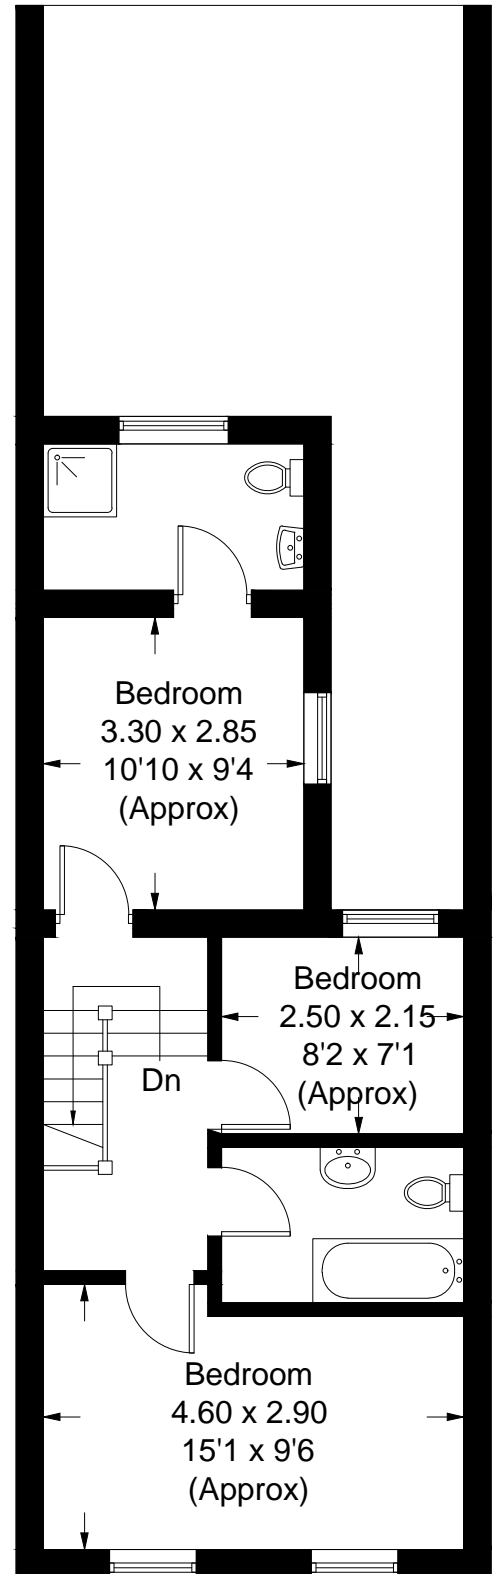

18 Green lane Penge

Approximate Gross Internal Area = 93 sq m / 1001 sq ft

Ground Floor

First Floor