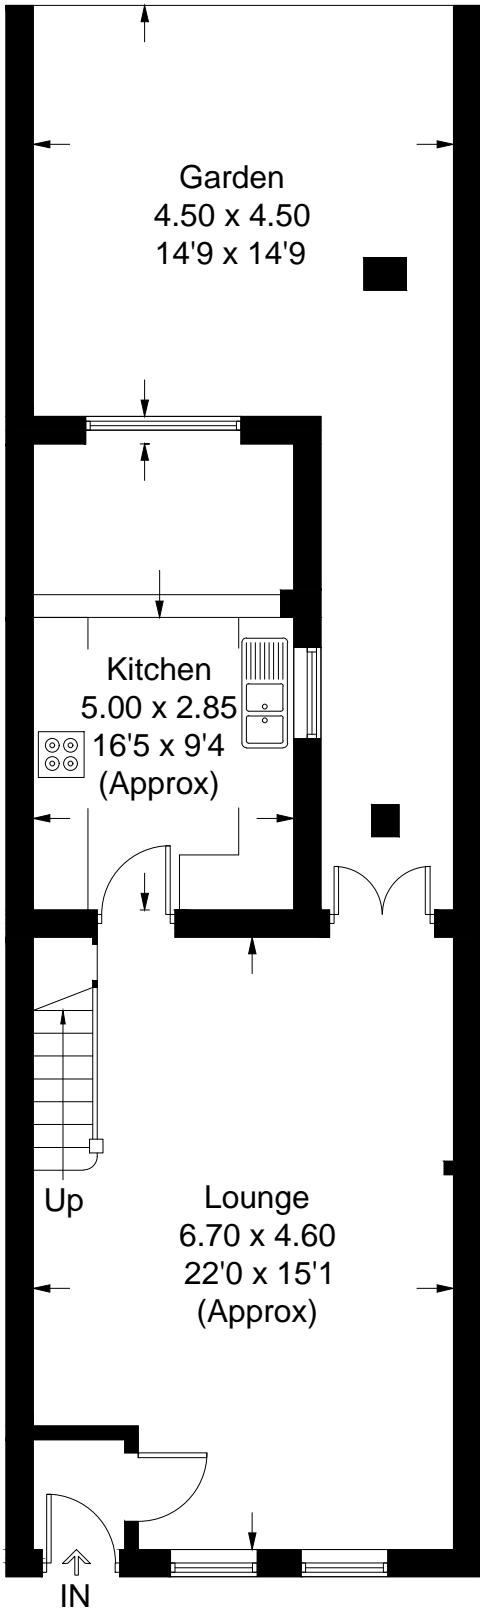

18 Green lane Penge

Approximate Gross Internal Area = 93 sq m / 1001 sq ft

Ground Floor

First Floor