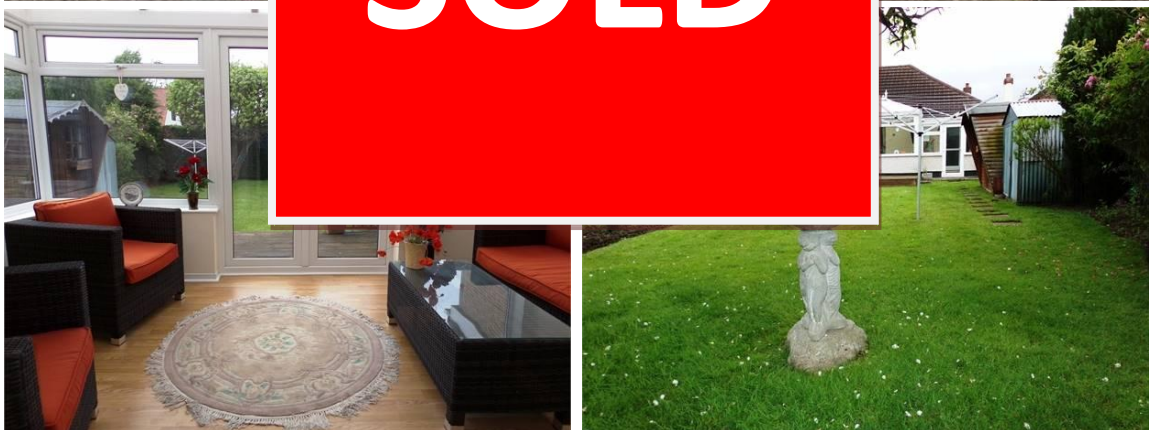

Vardon Drive, Leigh on sea

SOLD

- 3 Bedrooms
- West facing rear garden
- Off street parking x 2 cars
- Highlands estate
- Walk to Belfairs woods
- Semi-detached
- Conservatory
- Double glazing
- Backs onto allotments
- Quiet location