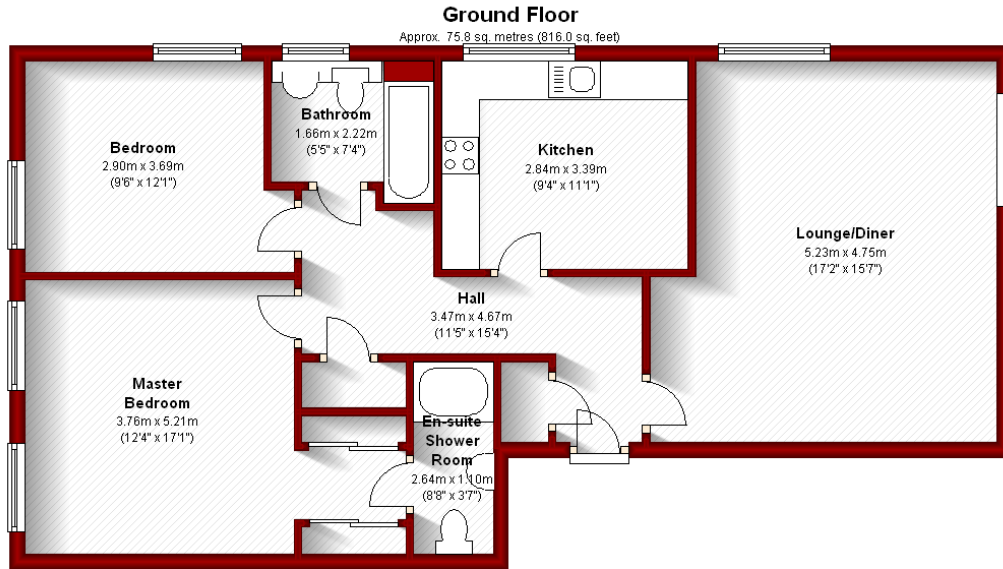

**104 Dee Village
Millburn Street
Aberdeen**

Total area: approx. 75.8 sq. metres (816.0 sq. feet)

The above particulars are for guidance only, no liability for any errors or omissions will be accepted by Aberdeen Property Leasing Ltd.