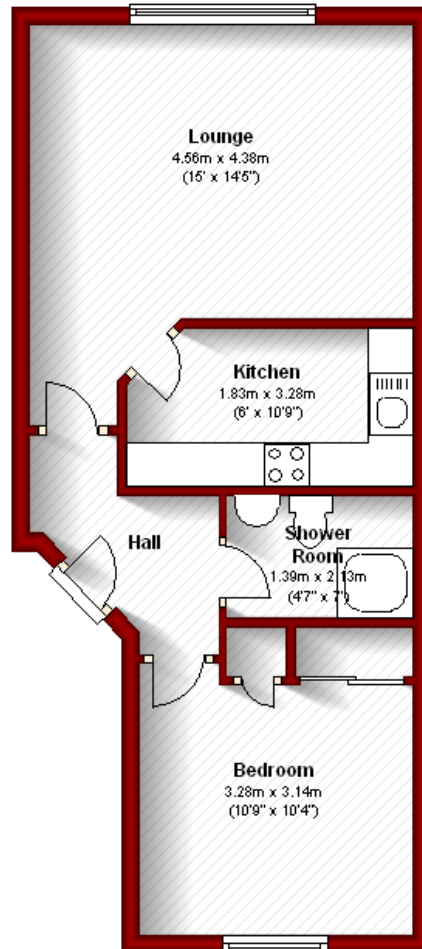

141 Strawberrybank Parade Aberdeen

Ground Floor

Approx. 38.6 sq. metres (415.6 sq. feet)

Total area: approx. 38.6 sq. metres (415.6 sq. feet)

The above particulars are for guidance only, no liability for any errors or omissions will be accepted by Aberdeen Property Leasing Ltd.