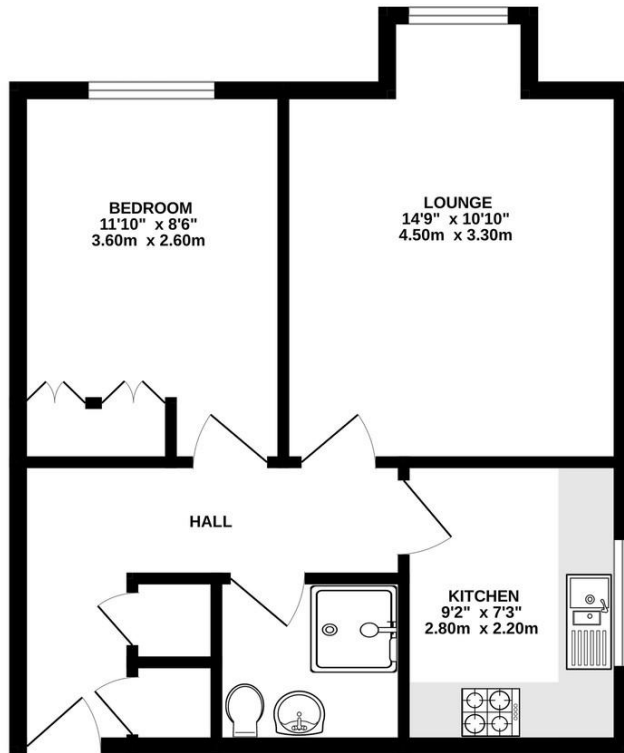

433 sq.ft. (40.2 sq.m.) approx.