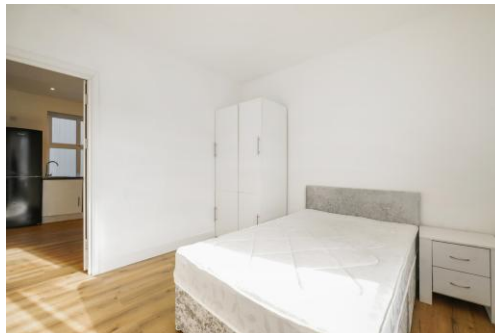

MILE

Annesley Avenue, London

£1,500 pcm %tenure%

Mile...are delighted to offer this charming one bedroom apartment to rent. The property benefits from a separate double bedroom, fitted kitchen and private bathroom as well as being conveniently located in walking distance from Colindale station and local shops and amenities.

All bills included

- All bills included
- separate bedroom
- Private bathroom
- fitted kitchen
- Single occupants only