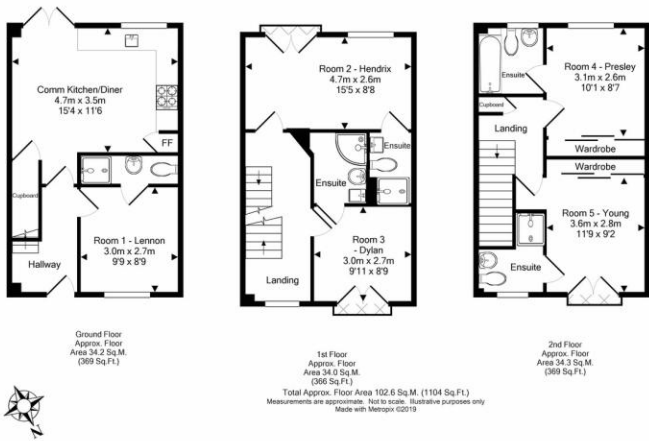

11 Perigee

Shinfield, Reading, RG2 9FT

- En-Suite double room
- Modern three storey shared house
- All bills included + Wi-Fi
- Fully furnished

£595 pcm
EPC Rating '78'

Zoopla
Smarter property search

PrimeLocation
Find the home you deserve