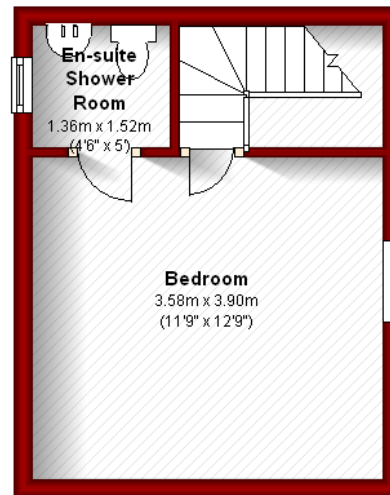

**278 Hardgate
Top Left
Aberdeen**

Ground Floor

Approx. 44.1 sq. metres (474.4 sq. feet)

First Floor

Approx. 19.1 sq. metres (206.0 sq. feet)

Total area: approx. 63.2 sq. metres (680.5 sq. feet)

The above particulars are for guidance only, no liability for any errors or omissions will be accepted by Aberdeen Property Leasing Ltd.