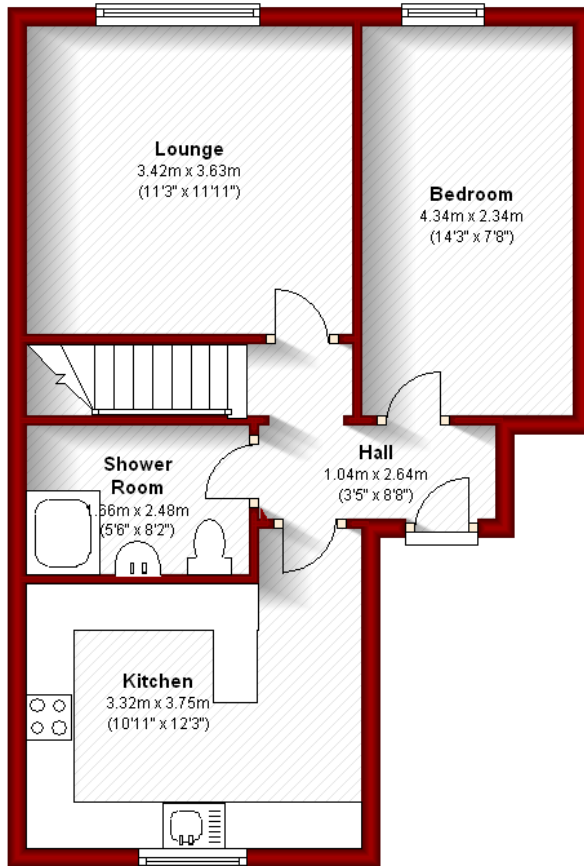

**278 Hardgate
Top Left
Aberdeen**

Ground Floor

Approx. 44.1 sq. metres (474.4 sq. feet)

First Floor

Approx. 19.1 sq. metres (206.0 sq. feet)

Total area: approx. 63.2 sq. metres (680.5 sq. feet)

The above particulars are for guidance only, no liability for any errors or omissions will be accepted by Aberdeen Property Leasing Ltd.