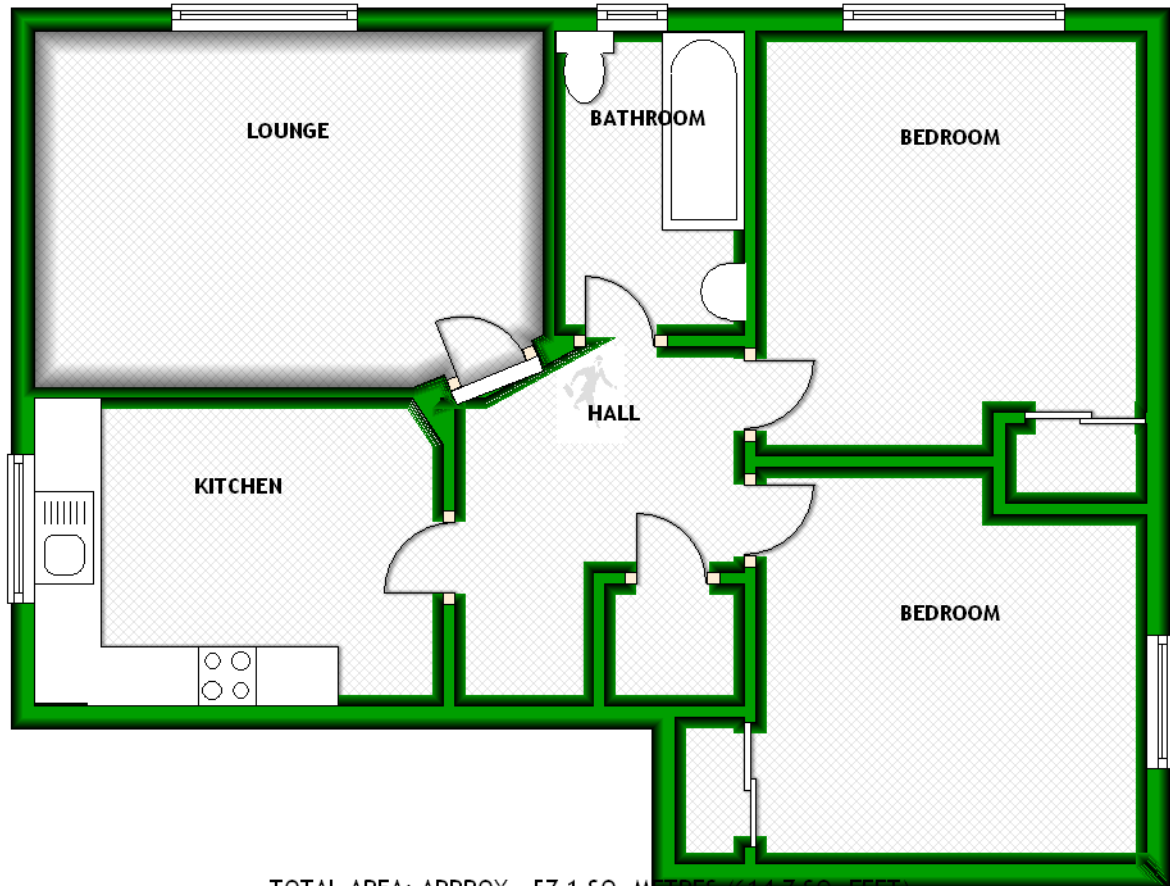

**39 Lord Hays Grove
Aberdeen**

GROUND FLOOR

APPROX. 57.1 SQ. METRES (614.7 SQ. FEET)

TOTAL AREA: APPROX. 57.1 SQ. METRES (614.7 SQ. FEET)

The above particulars are for guidance only, no liability for any errors or omissions will be accepted by Aberdeen Property Leasing Ltd.